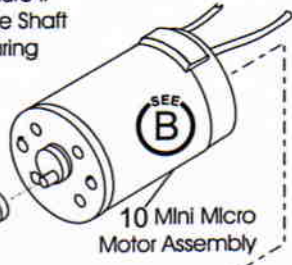

8 Set Screws (4PI)

9 Enduro II Drive Shaft Bearing

10 Mini Micro Motor Assembly

3 Latch

4 Hinge

5 Hinge Screws

6 Litening Name Plate Screw

7 Housing

12 Pot Control (With On-Off-Sw)

14 Switch Cap (Litening)

21 Bale Hanger
20B Power Cord (only)
20A Power Cord (w/ Transformer)
19 Black Knob (POT)
18 Nut (Pot Control)
17 Washer
16 Strain Relief
15 ID Plate (V spd Mini Micro)