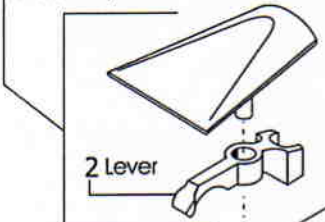

LAUBE 823 LITENING VARIABLE

MODEL #LA82310101 JANUARY 1, 2005

KIM LAUBE & CO INC

1 Name Plate Assembly