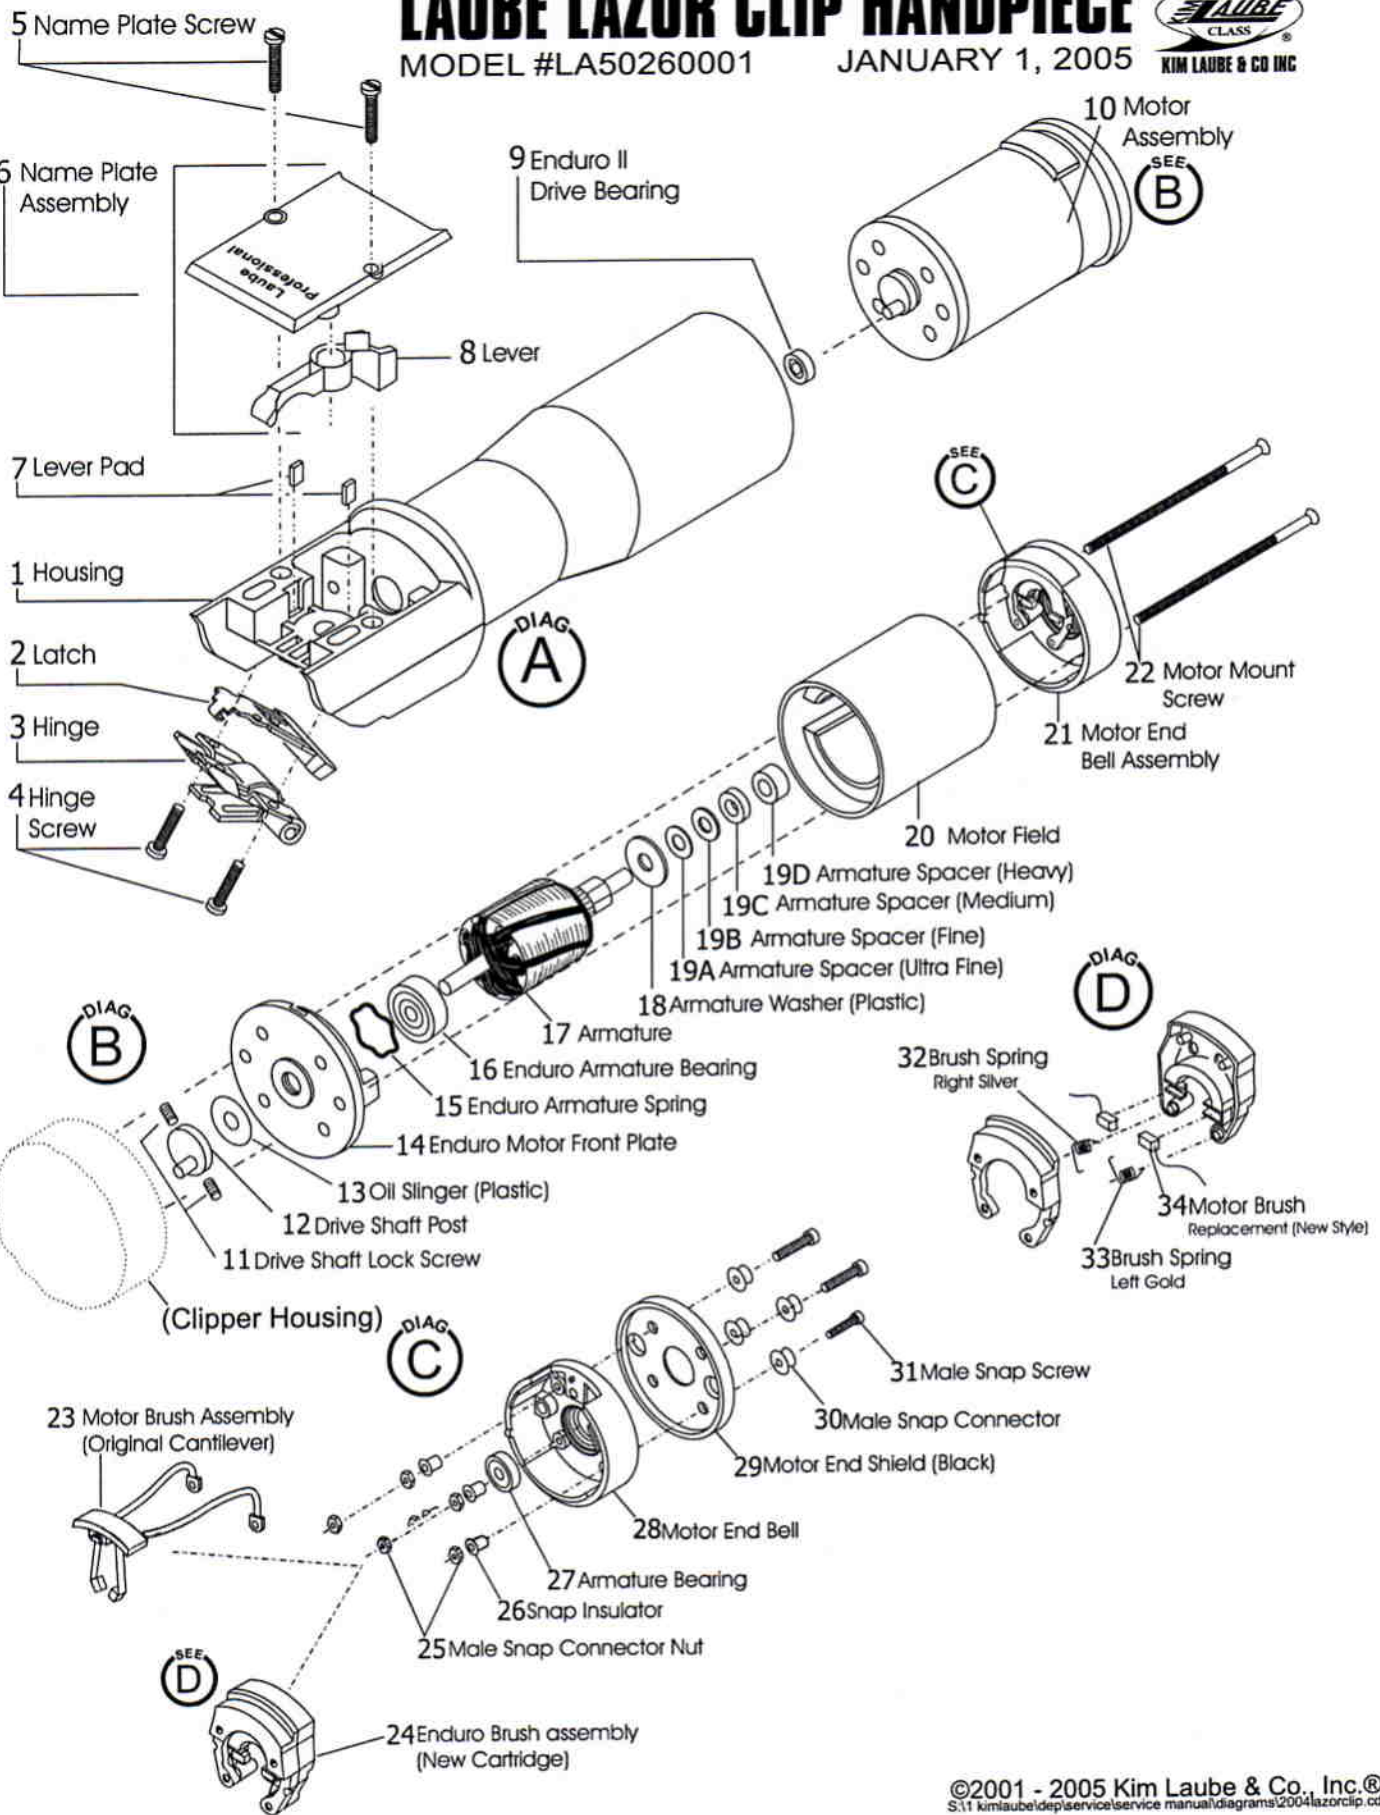

LAUBE LAZOR CLIP HANDPIECE

MODEL #LA50260001

JANUARY 1, 2005

LAUBE LAZOR CLIP HANDPIECE

MODEL #LA50260001

JANUARY 1, 2005

	ITEM	PART#	REQD	DESCRIPTION
A	1	SE5100010001	1	Lazor Clipper Housing (Black)
	2A	SE5100040000	1	Clipper Latch (Lazor / Micro)
	2B	SE5110001		Clipper Latch (Lazor / Micro) 50 Pack
	3A	SE5100050000	1	Hinge Assembly (Ribbed)
	3B	SE5100100000		Hinge Assembly (Ribbed) 50 Pack
	4	SE5100070000	2	Hinge Screw
	5	SE5100020000	2	Name Plate Screw
	6	SE5110000000	1	Lazor Clip Name Plate Assembly (with Lever)
	7	SE5100030000	1	Lever Pad (Set Of 2)
	8A	SE5110040000	1	Lever Last" Clipper Lever
	8B	SE5135032		Lever Last" Clipper Lever 25 Pack
	8C	SE5135042		Lever Last" Clipper Lever 100 Pack
	9A	SE5141000000	1	Enduro Drive Shaft Bearing
	9B	SE5110000		Enduro Drive Shaft Bearing 50 Pack
10	SE5140000000	1	Enduro Motor Assembly	
B	11	SE5120020000	2	Drive Shaft Lock Screw
	12	SE5120010000	1	Drive Shaft Post
	13	SE5121080000	1	Oil Slinger Clear
	14	SE5140010000	1	Enduro Motor Front Plate
	15	SE5120040000	1	Enduro Armature Washer Spring
	16	SE5140040000	1	Enduro Armature Bearing
	17	SE5120060000	1	Armature
	18	SE5120070000	1	Armature Washer (Plastic)
	19A	SE5120080000	1	Armature Spacer (Ultra Fine - As Needed)
	19B	SE5120090000	1	Armature Spacer (Fine - As Needed)
	19C	SE5120100000	1	Armature Spacer (Medium - As Needed)
	19D	SE5120110000	1	Armature Spacer (Heavy - As Needed)
	20	SE5120120000	1	Motor Field For Lazor Clipper
	21	SE5121000001	1	Motor End Bell Assembly (Black)
22	SE5100080000	2	Motor Mount Screw	
23	SE5121010000	1	Enduro Motor Brush (Original Cantilever)	
24	SE5120130000	1	Enduro Motor Brush Assy (New Cartridge)	
C	25	SE5121020000	6	Cover Cap Nut 2-56 Nut
	26	SE5121030000	4	Snap Insulator
	27	SE5120050000	1	Armature Bearing
	28	SE5121040000	1	Motor End Bell
	29	SE5121050001	1	Motor End Shield (Black)
	30	SE5121060000	4	Male Snap Connector
	31	SE5121070000	4	Male Snap Screw
D	32	SE5121010002	1	Brush Spring Enduro Silver Right
	33	SE5121010003	1	Brush Spring Enduro Gold Left
	34	SE5121010001	2	Motor Brush Contact (New Style)